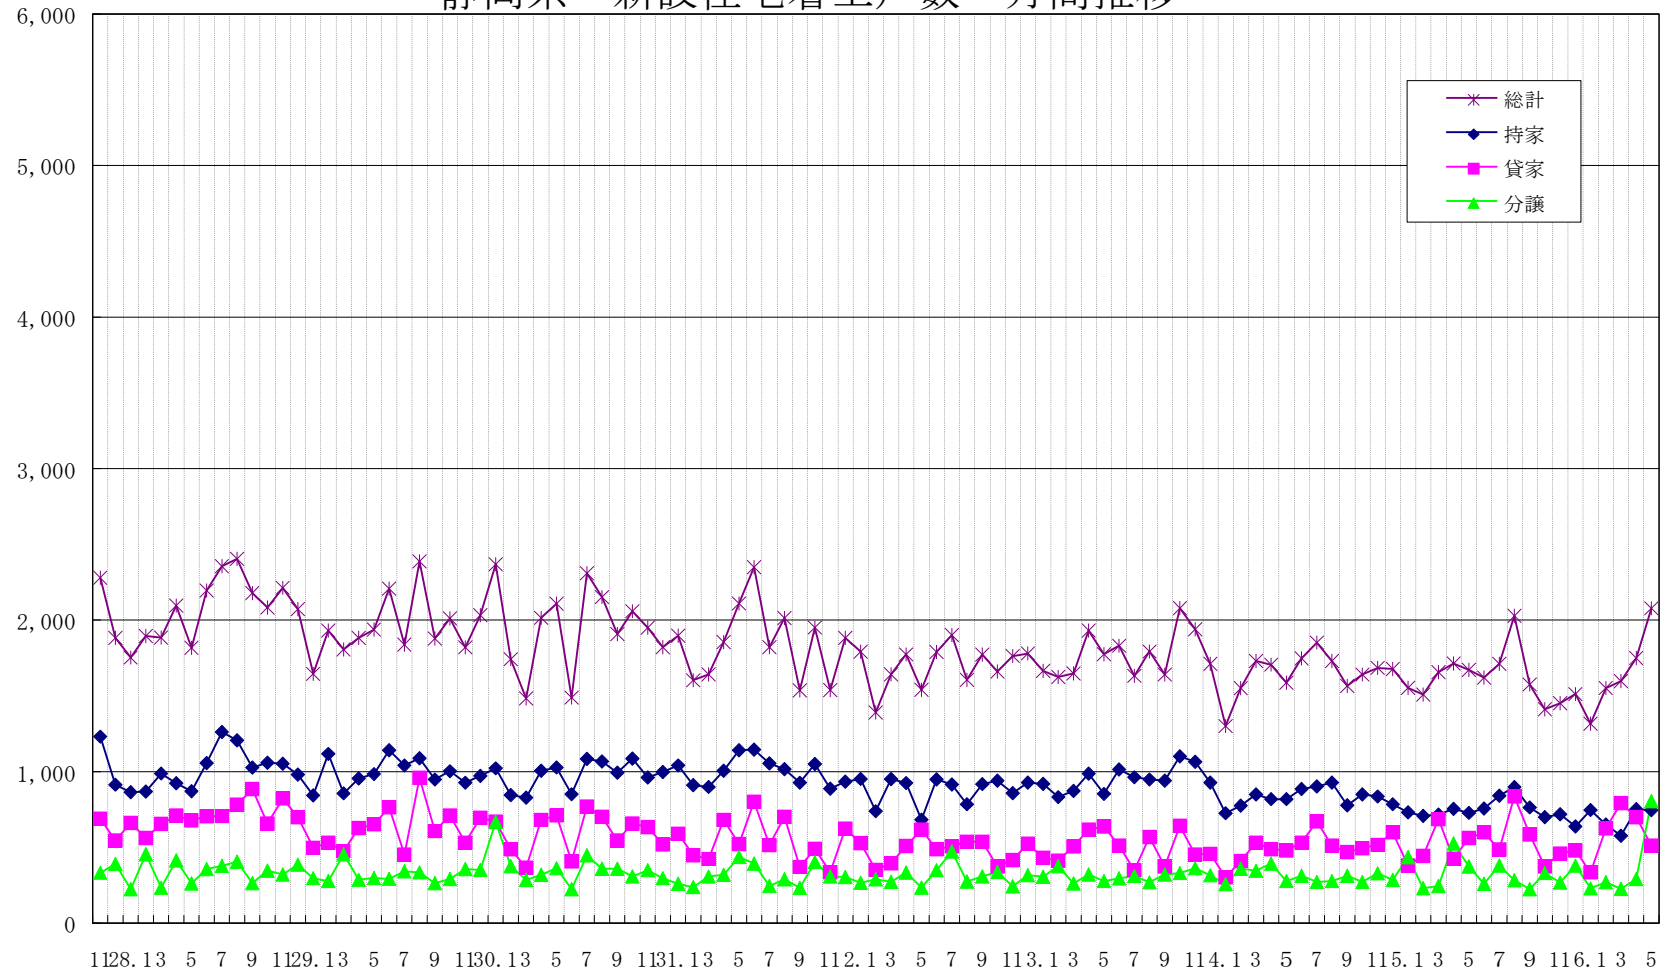

# 静岡県 新設住宅着工戸数 月間推移

年月

| 総計 | 全国3単月  | 全国4単月  | 全国5単月  | 全国6単月  | 全国3累計   | 全国4累計   | 全国5累計   | 全国6累計   | 静岡県3単月 | 静岡県4単月 | 静岡県5単月 | 静岡県6単月 | 静岡県3累計 | 静岡県4累計 | 静岡県5累計 | 静岡県6累計 |
|----|--------|--------|--------|--------|---------|---------|---------|---------|--------|--------|--------|--------|--------|--------|--------|--------|
| 4  | 74,521 | 76,295 | 67,250 | 76,583 | 74,521  | 76,295  | 67,250  | 76,583  | 1,931  | 1,706  | 1,713  | 1,750  | 1,931  | 1,706  | 1,713  | 1,750  |
| 5  | 70,178 | 67,223 | 69,561 | 65,882 | 144,699 | 143,518 | 136,811 | 142,465 | 1,775  | 1,587  | 1,672  | 2,078  | 3,706  | 3,293  | 3,385  | 3,828  |
| 6  | 76,312 | 74,617 | 71,015 |        | 221,011 | 218,135 | 207,826 |         | 1,831  | 1,748  | 1,621  |        | 5,537  | 5,041  | 5,006  |        |
| 7  | 77,182 | 73,024 | 68,151 |        | 298,193 | 291,159 | 275,977 |         | 1,632  | 1,852  | 1,712  |        | 7,169  | 6,893  | 6,718  |        |
| 8  | 74,303 | 77,731 | 70,389 |        | 372,496 | 368,890 | 346,366 |         | 1,793  | 1,730  | 2,028  |        | 8,962  | 8,623  | 8,746  |        |
| 9  | 73,178 | 74,004 | 68,941 |        | 445,674 | 442,894 | 415,307 |         | 1,641  | 1,566  | 1,575  |        | 10,603 | 10,189 | 10,321 |        |
| 10 | 78,004 | 76,590 | 71,769 |        | 523,678 | 519,484 | 487,076 |         | 2,079  | 1,641  | 1,412  |        | 12,682 | 11,830 | 11,733 |        |
| 11 | 73,414 | 72,372 | 66,238 |        | 597,092 | 591,856 | 553,314 |         | 1,939  | 1,685  | 1,452  |        | 14,621 | 13,515 | 13,185 |        |
| 12 | 68,393 | 67,249 | 64,586 |        | 665,485 | 659,105 | 617,900 |         | 1,712  | 1,678  | 1,512  |        | 16,333 | 15,193 | 14,697 |        |
| 1  | 59,690 | 63,604 | 58,849 |        | 725,175 | 722,709 | 676,749 |         | 1,301  | 1,553  | 1,316  |        | 17,634 | 16,746 | 16,013 |        |
| 2  | 64,614 | 64,426 | 59,162 |        | 789,789 | 787,135 | 735,917 |         | 1,551  | 1,509  | 1,552  |        | 19,185 | 18,255 | 17,565 |        |
| 3  | 76,120 | 73,693 | 64,265 |        | 865,909 | 860,828 | 800,176 |         | 1,731  | 1,656  | 1,598  |        | 20,916 | 19,911 | 19,163 |        |